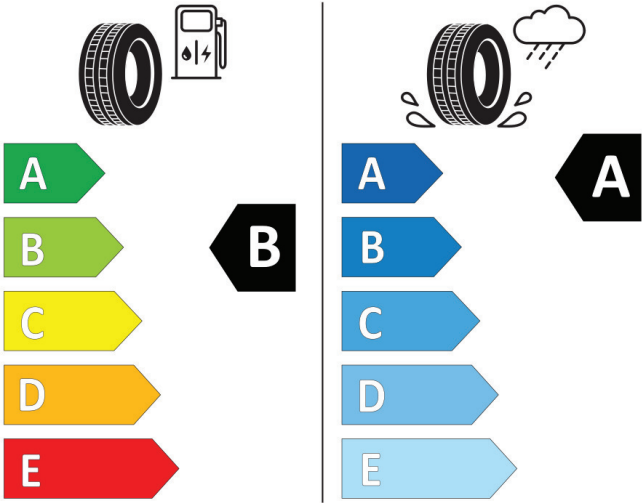

BRIDGESTONE

8704

205/60 R16 92 V

cl

2020/740

MICHELIN

687816

205/60R16 92 W