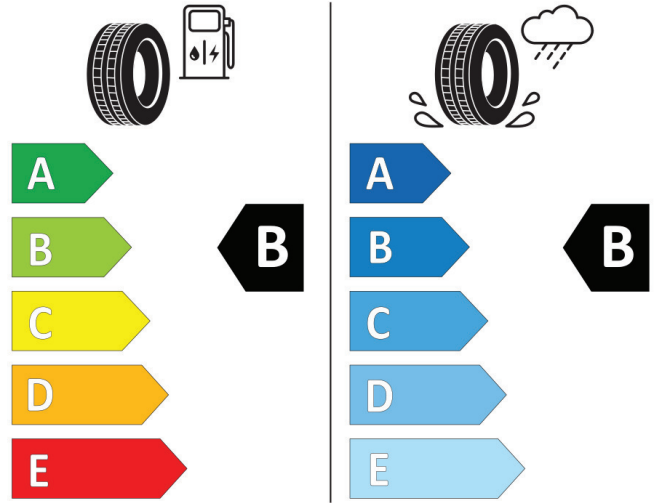

MICHELIN

687816

205/60R16 92 W

cl